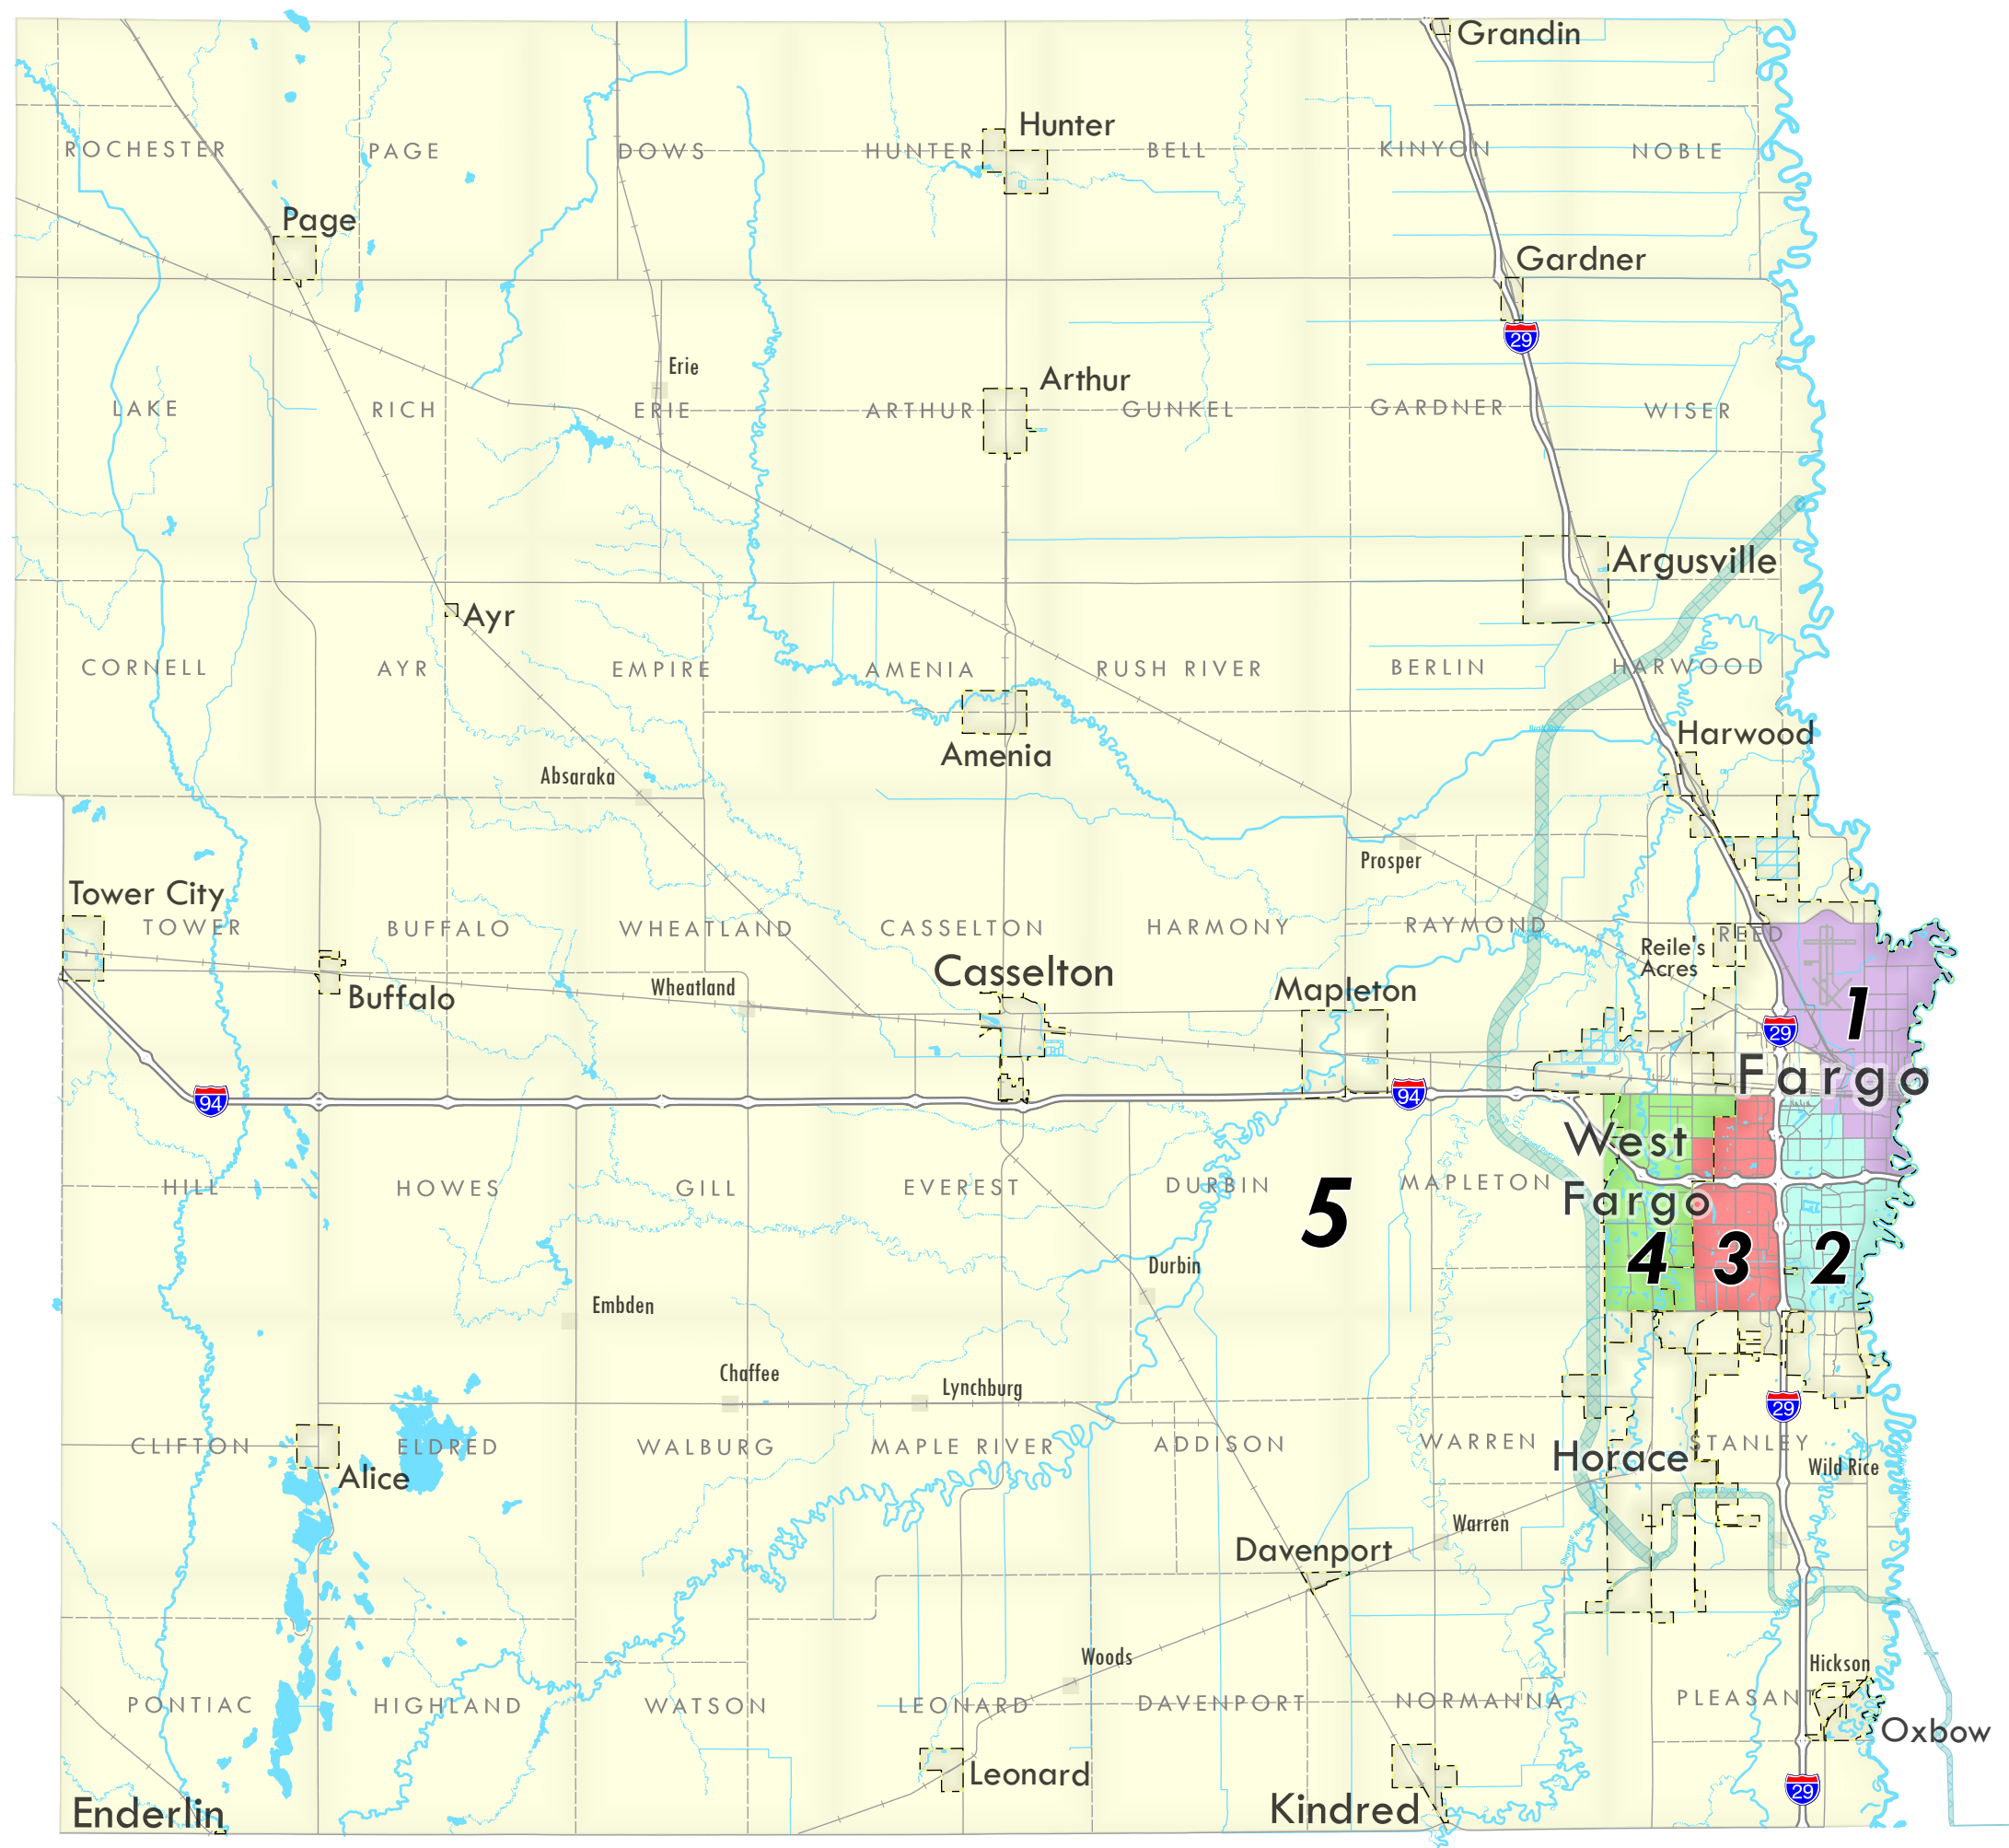

CASS COUNTY, ND  
**Commission Districts**  
 effective January 1, 2022

The commission districts in this map were approved by the Cass County Redistricting Board on November 9, 2021 and will take effect on January 1, 2022.

	1	} Commission Districts effective January 1, 2022
	2	
	3	
	4	
	5	
	City Limits	

DISCLAIMER: This map is made available as a public service. Maps and data are to be used for reference purposes only and Cass County, ND, is not responsible for any inaccuracies herein contained. No responsibility is assumed for damages or other liabilities due to the accuracy, availability, use, or misuse of the information herein provided.