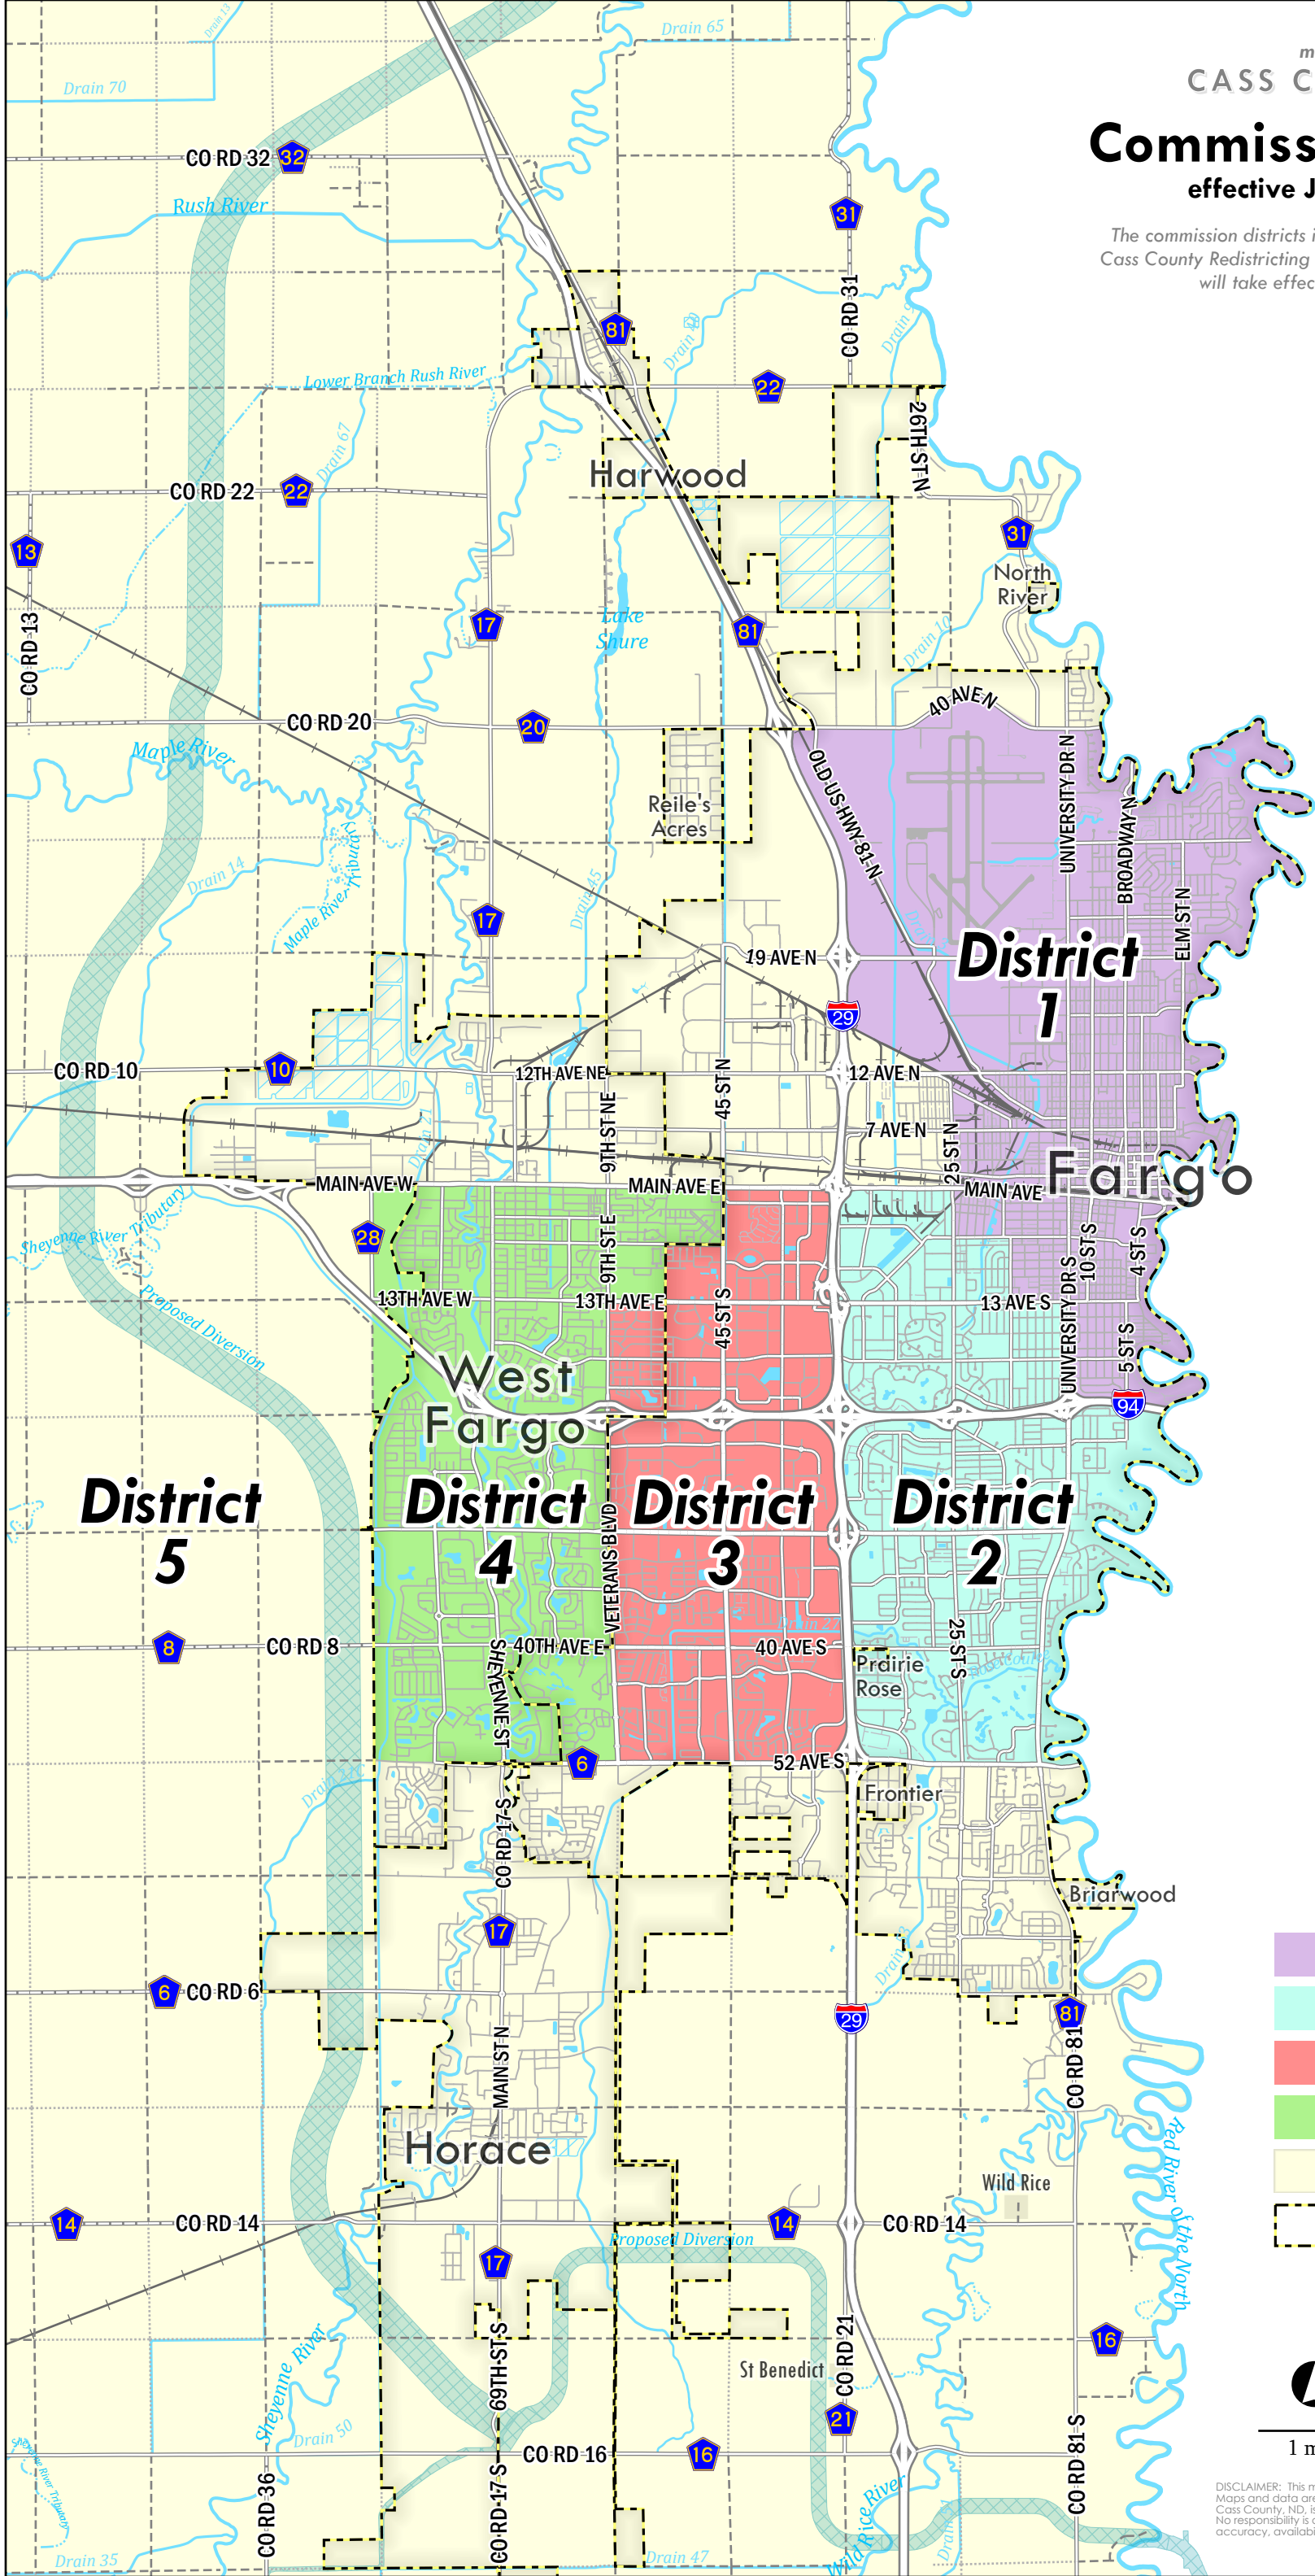

Commission Districts

effective January 1, 2022

The commission districts in this map were approved by the Cass County Redistricting Board on November 9, 2021 and will take effect on January 1, 2022.

Commission Districts
effective January 1, 2022

- 1
- 2
- 3
- 4
- 5

City Limits

DISCLAIMER: This map is made available as a public service. Maps and data are to be used for reference purposes only and Cass County, ND, is not responsible for any inaccuracies herein contained. No responsibility is assumed for damages or other liabilities due to the accuracy, availability, use, or misuse of the information herein provided.